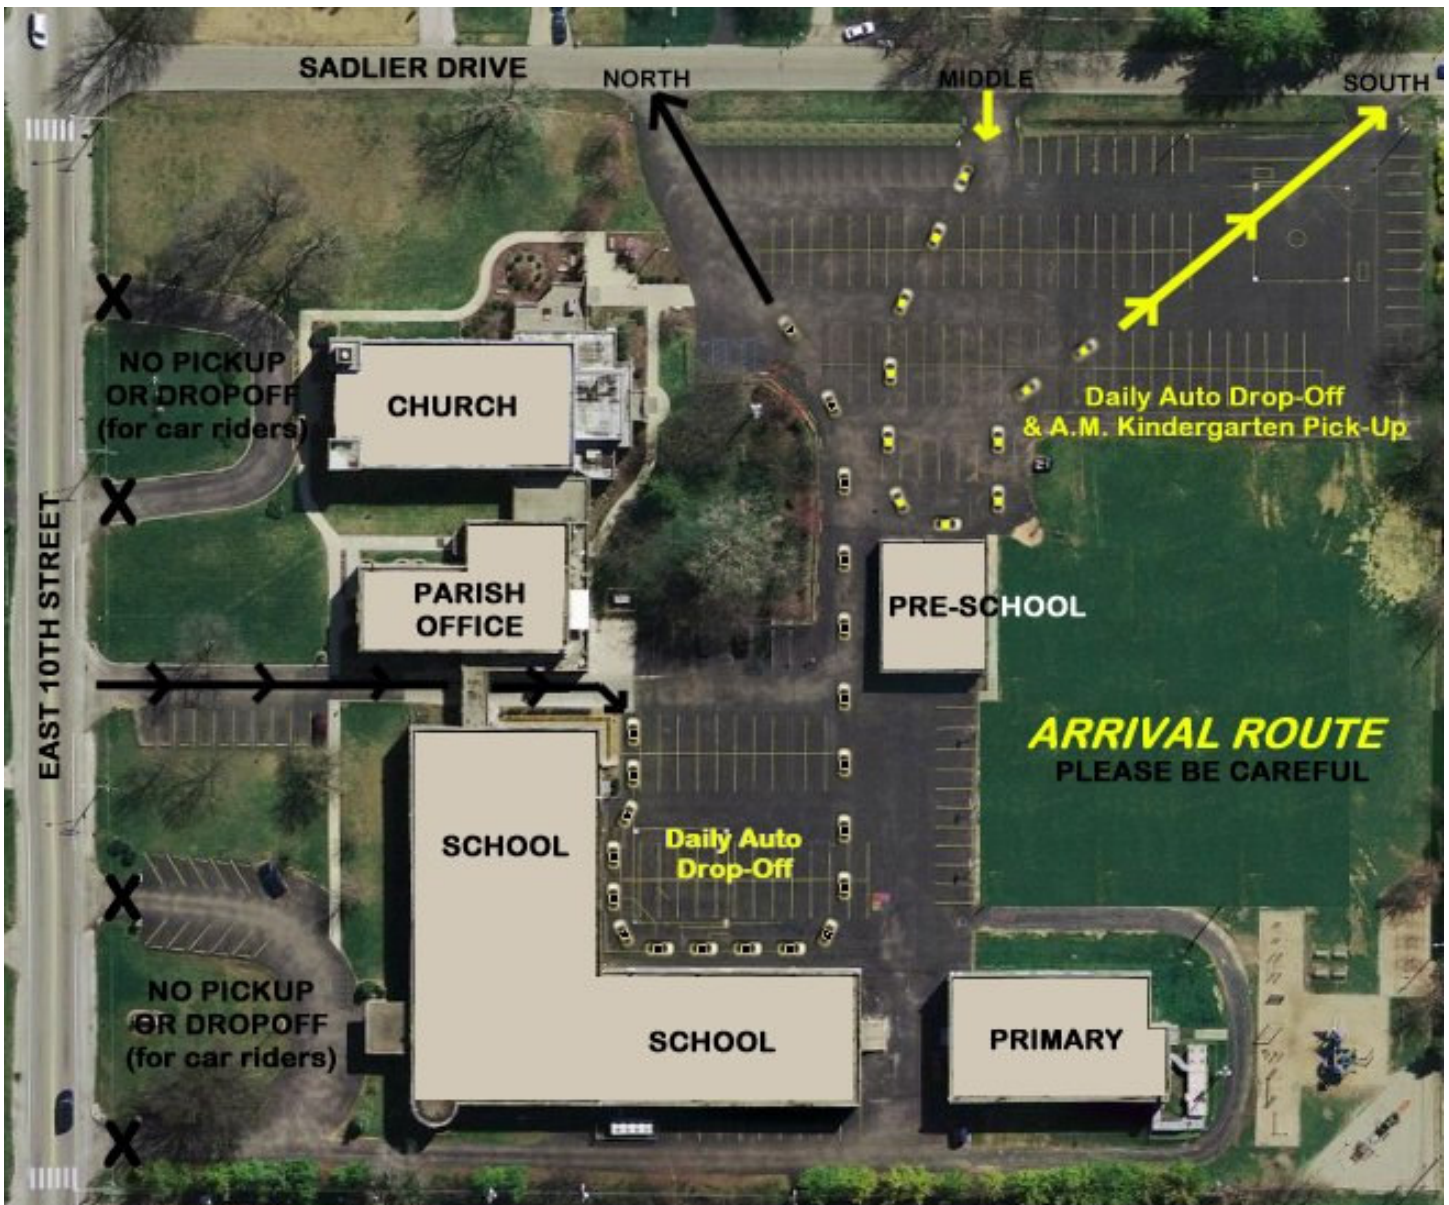

HOLY SPIRIT CATHOLIC SCHOOL

ARRIVAL PROCEDURES

(FOR CAR RIDERS)

Please use one of the two entrances designated on the map. One requires entering by the middle drive from Sadlier and exiting by the south drive. The other requires entering from 10th Street (between the school and parish office) and exiting by the north drive on Sadlier Drive.

IN ORDER TO MAINTAIN TRAFFIC FLOW AND FOR THE SAFETY OF OUR CHILDREN, NO CHILDREN SHOULD BE DROPPED OFF OR PICKED UP IN FRONT OF THE SCHOOL. THE ONLY EXCEPTION TO THIS WILL BE A.M. DROP-OFF WHEN IT IS RAINING. PLEASE COOPERATE WITH THIS PROCEDURE.